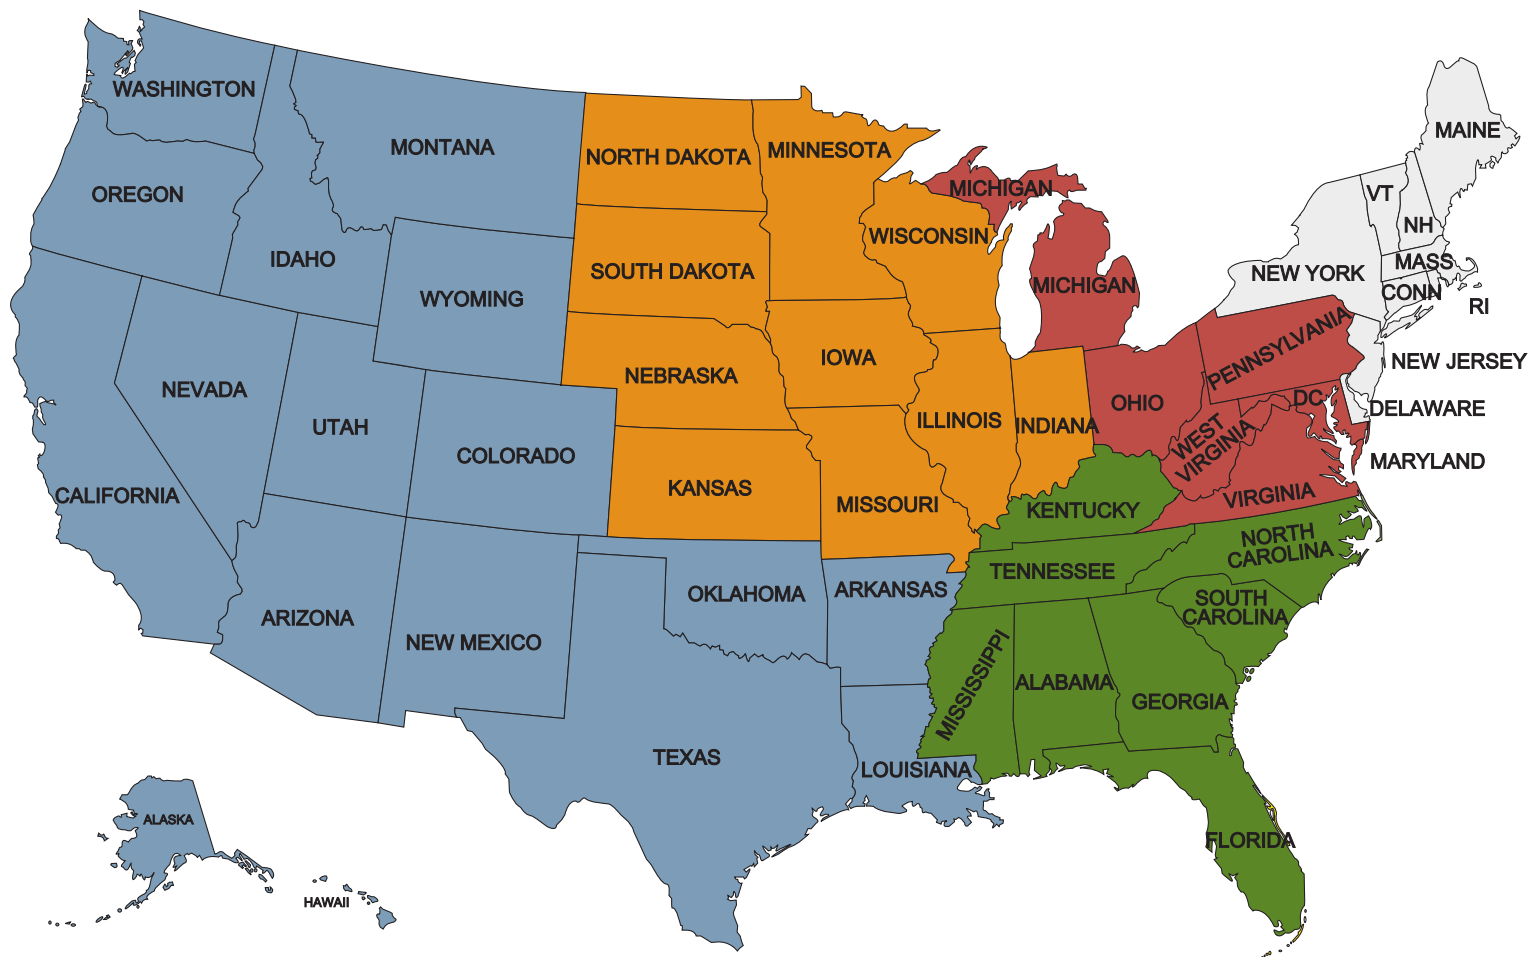

Regional Coordinator Regions

Region 1, Western

Christina Sheu
christina.sheu@uth.tmc.edu

Alaska, Arizona, Arkansas, California, Colorado, Hawaii, Idaho, Louisiana, Montana, Nevada, New Mexico, Oklahoma, Oregon, Texas, Utah, Washington, Wyoming

Region 2, Midwest

Genevieve Werner
werner.genevieve@mayo.edu

Illinois, Indiana, Iowa, Kansas, Minnesota, Missouri, Nebraska, North Dakota, South Dakota, Wisconsin

Region 3, Mid-Atlantic

Andrew Lutzkanin
alutzkanin@hmc.psu.edu

District of Columbia, Maryland, Michigan, Ohio, Pennsylvania, Uniformed Services, Virginia, West Virginia

Region 4, Northeast

Sebastian Tong
stong@bu.edu

Connecticut, Delaware, Guam, Maine, Massachusetts, New Hampshire, New Jersey, New York, Puerto Rico, Rhode Island, Vermont, Virgin Islands

Region 5, Southeast

Jessica Johnson
jejohnson@student.uchc.edu

Alabama, Florida, Georgia, Kentucky, Mississippi, North Carolina, South Carolina, Tennessee